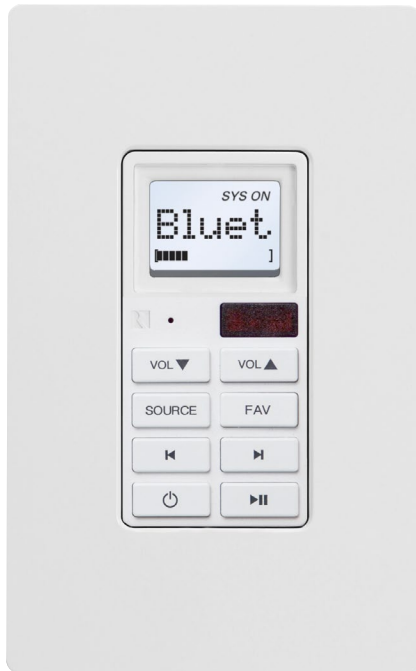

Single Line Keypad

The SLK-1 Single Line Keypad is an in-wall Decora® style single-gang keypad designed for individual zone control of any MCA-Series and C-Series Multizone Controllers.

The SLK-1 uses a five character LCD to display the current source, volume level and system status. Designed for basic zone control, its white backlit, soft-touch buttons allow for easy access to volume, power and source selection as well as a zone specific favorite and simple source transport option – play/pause, previous and next.

For added convenience, features an ALL OFF feature for the whole audio system as well as an IR receiver for control and IR repeating.

Features:

- 5 Character LCD shows source name, volume level and system status
- Single-gang Decora®-style keypad design exclusively for the MCA-Series and C-Series Multizone Controllers
- Conversion kits available in 6 color options; white, light almond, almond, bone, brown and black
- Responsive and easy to use buttons with visual feedback for simple control